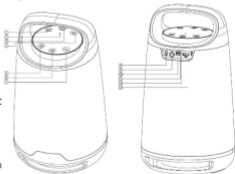

Specification

Model	LPS-M406
Bluetooth Version	V5.3
Subwoofer Size	5.25 inch
Tweeter Size	2.75inch x 2
RMS Power	80W
Max Power	160W
Battery	7.4V 4400 mAh
Product size	190x190x332mm
Frequency Response	100HZ-20KHZ
Connection Range	10m

Instrunction For Appearance And Key

- ① RGB Light Button
- ② Hands-free call received port
- ③ Power Button
- ④ Mode/TWS Button
- ⑤ Forward/Volume Up
- ⑥ Play/Pause
- ⑦ Backward/Volume Dc
- ⑧ AUX Port
- ⑨ MIC Port
- ⑩ Type-C Charging Jack
- ⑪ Reset port
- ⑫ Charging/BT Indicator
- ⑬ USB Port