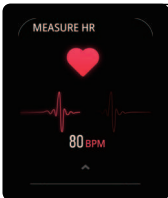

Use the Touch Screen

Control Center

Swipe Down ↑ ↓ Swipe Up

Menu

← Swipe Right

Swipe Down ↑ ↓ Swipe Up

Swipe Left

Swipe Right

Feature pages

Messages

Smart Watch Features

Sleep

If you keep wearing Smart Watch in your sleep, it can provide the hours slept and quality of sleep stats on both the screen and the APP.

NOTE: Sleep stats reset to zero at 8:00 pm.

Heart Rate Test

The Smart Watch could record your heart rate all day.

You also could tap on the page to start measuring heart rate.

Smart Watch Features

Sports

Smart Watch automatically tracks Steps taken on the screen.

Smart Watch Features

Blood Pressure Test

Tap on the blood pressure page to start measuring your blood pressure.

On the blood pressure page, It can show the blood pressure measured data of the last times.