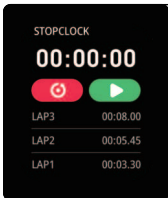

Recently 5 messages can be stored.
Note: You can switch of/off the incoming notification in the APP.

Smart Watch Features

SHUTTER

Tap to take a picture

Remote Shutter

After connecting the device, you can remote control the camera on your phone.

PLAYER

Player Shutter

After connecting the device, you can remote control the music player on your phone.

Smart Watch Features

Other Features

Other features include stopwatch, alarm, timer, brightness, mute on/off, theater mode, factory reset, power off and about.

Stop Watch

Tap the start button on stopwatch page to start timing, and tap the stop button to stop timing.

Smart Watch Features

ALARM

AM 08:00

S M T W T F S

AM 10:00

S M T W T F S