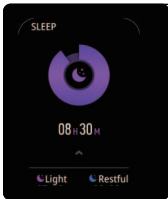

Use the Touch Screen

Control Center

Swipe Down ↑ ↓ Swipe Up

Menu

← Swipe Right

Swipe Down ↑ ↓ Swipe Up

Swipe Left

Swipe Right

Feature pages

Messages

Smart Watch Features

Sleep

If you keep wearing Smart Watch in your sleep, it can provide the hours slept and quality of sleep stats on both the screen and the APP.

NOTE: Sleep stats reset to zero at 8:00 pm.