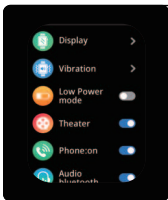

Recently 5 messages can be stored.
Note: You can switch of/off the incoming notification in the APP.

Smart Watch Features

SHUTTER

Tap to take a picture

Remote Shutter

After connecting the device, you can remote control the camera on your phone.

PLAYER

Player Shutter

After connecting the device, you can remote control the music player on your phone.

Smart Watch Features

Other Features

Other features include stopwatch, alarm, timer, brightness, mute on/off, theater mode, factory reset, power off and about.