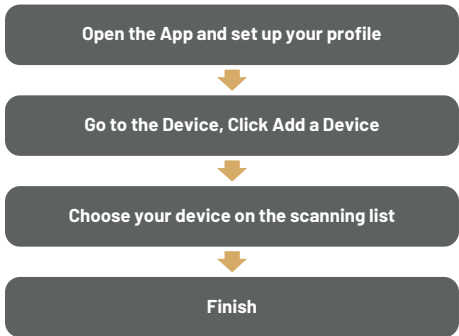

Bluetooth Calling

HD AMOLED screen

IP68 Waterproof

Heart Rate

User Manual

Downloading the App

**Scan QR Code and
Download Da Fit APP**

Charging and Active

Charging the device to active before the first time using;

To charge your device, plug the charging cable into the adapter or USB port on your computer.

Pairing

The MAC address on the “Setting”-“About” page could help you identify your device on the scanning list.

Use the Touch Screen

Control Center

Swipe Down ↑ ↓ Swipe Up

Menu

← Swipe Right

Swipe Down ↑ ↓ Swipe Up

Swipe Left

Swipe Right