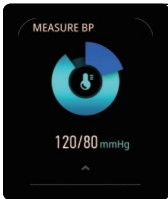

Heart Rate Test

The Smart Watch could record your heart rate all day.

You also could tap on the page to start measuring heart rate.

Smart Watch Features

Sports

Smart Watch automatically tracks Steps taken on the screen.

NOTE: Your movement stats reset to zero at midnight.

Training

Tap the training icon on the menu to start a new training measure recording, there are 28 sport modes to be chosen.

The last training recording will be shown on the training page.

Smart Watch Features

Blood Pressure Test

Tap on the blood pressure page to start measuring your blood pressure.

On the blood pressure page, It can show the blood pressure measured data of the last times.

SpO2 Test

Tap the SpO2 page to start measuring your SpO2.

On the SpO2 page, It can show the SpO2 measured data of the lasttimes.

Smart Watch Features

Weather

It could show the weather info of current and tomorrow on the weather page.